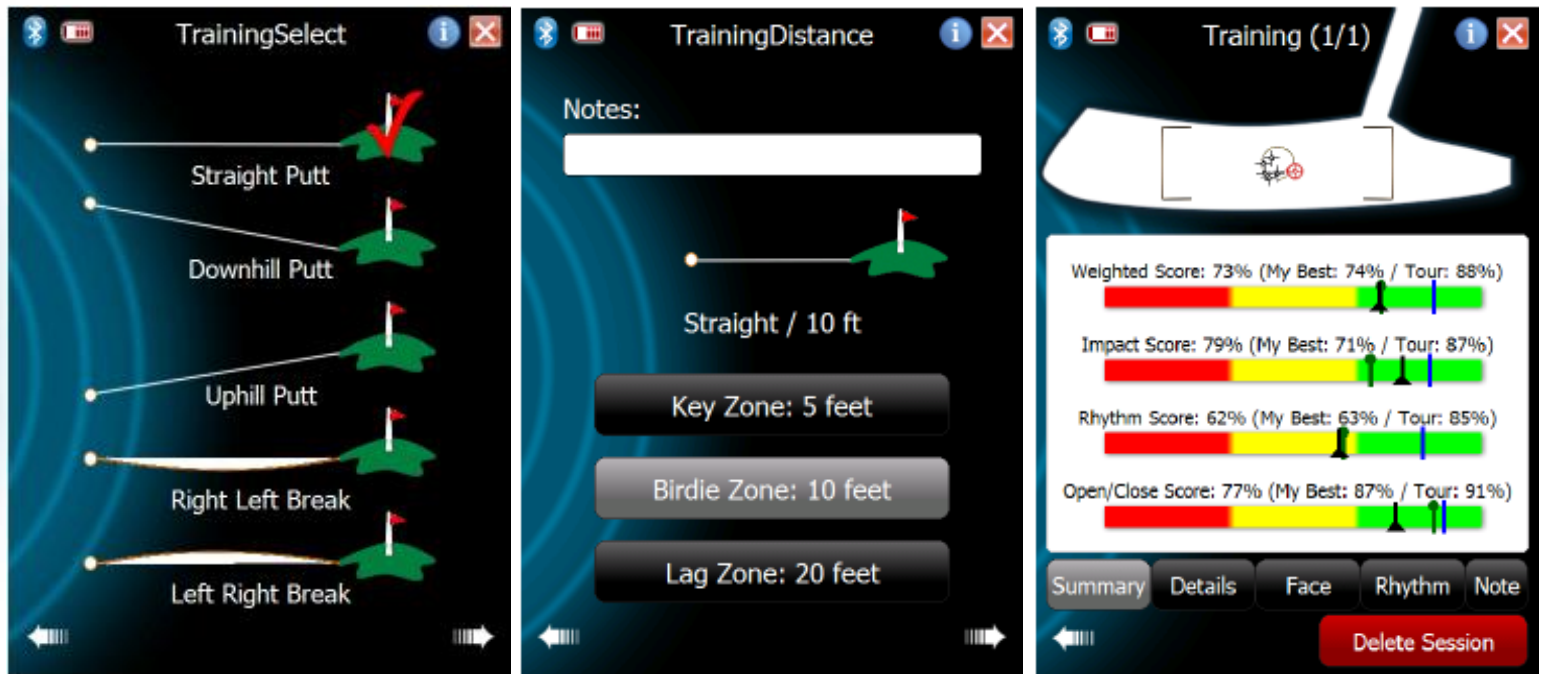

How it works? 1/6

Clip ZENIO to shaft

Align ZENIO in heel-toe direction

How it works? 2/6

Press finger on left side of sensor 2 seconds to switch device on

ZENIO is ready

How it works? 3/6

**Press finger on right side
of sensor 2 seconds to
switch device off**

How it works? 6/6

Connects via Bluetooth

What information do I get?

Why is it important to me?

Scoring

- Impact consistency
 - Rhythm consistency
 - Open/Close consistency
- ➔ Keys to Best Putting

Weighted Score: 74% (My Best: 74% / Tour: 88%)

Impact Score: 78% (My Best: 71% / Tour: 87%)

Rhythm Score: 68% (My Best: 63% / Tour: 85%)

Open/Close Score: 77% (My Best: 87% / Tour: 91%)

The real putting revolution? Yes!

- train in real conditions
- on the practice green as well as on the golf course
- immediate feedback in real time
- mobility – anytime, anywhere

Mobility - Why it is important?

More detailed information:

... and improvement graphs

... and an easy fitting software

FittingSelect

Putter Name:*
Super 7

Length (inches): 33 Lie (degrees): 71

Loft (degrees): 1.5 Weight (grammes): 460