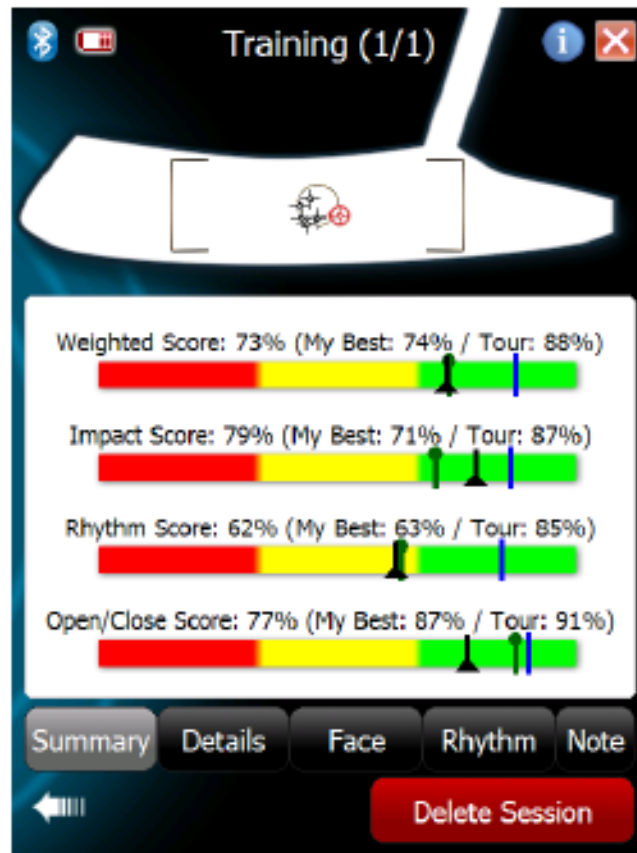

How it works? 1/6

Clip ZENIO to shaft

Align ZENIO in heel-toe direction

How it works? 2/6

Press finger on left side of sensor 2 seconds to switch device on

ZENIO is ready

How it works? 3/6

**Press finger on right side
of sensor 2 seconds to
switch device off**

**Attach protective plate to
adhesive on flipside of
sensor**

How it works? 4/6

Charging ZENIO with computer or any USB power supply

How it works? 5/6

Change adhesive if it gets insufficient

Attach new adhesive

How it works? 6/6

Connects via Bluetooth

What information do I get?

Why is it important to me?

Scoring

- Impact consistency
 - Rhythm consistency
 - Open/Close consistency
- ➔ Keys to Best Putting

Weighted Score: 74% (My Best: 74% / Tour: 88%)

Impact Score: 78% (My Best: 71% / Tour: 87%)

Rhythm Score: 68% (My Best: 63% / Tour: 85%)

Open/Close Score: 77% (My Best: 87% / Tour: 91%)

The real putting revolution? Yes!

- train in real conditions
- on the practice green as well as on the golf course
- immediate feedback in real time
- mobility – anytime, anywhere