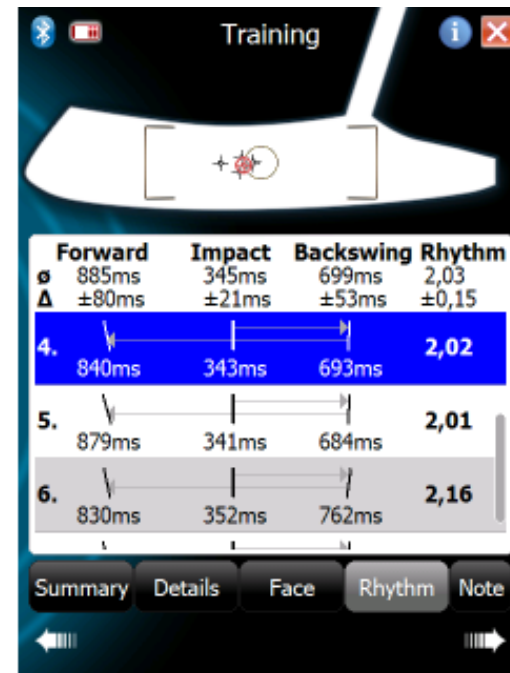

How it works? 6/6

Connects via Bluetooth

What information do I get?

Why is it important to me?

Scoring

- Impact consistency
 - Rhythm consistency
 - Open/Close consistency
- ➔ Keys to Best Putting

Weighted Score: 74% (My Best: 74% / Tour: 88%)

Impact Score: 78% (My Best: 71% / Tour: 87%)

Rhythm Score: 68% (My Best: 63% / Tour: 85%)

Open/Close Score: 77% (My Best: 87% / Tour: 91%)

The real putting revolution? Yes!

- train in real conditions
- on the practice green as well as on the golf course
- immediate feedback in real time
- mobility – anytime, anywhere

Mobility - Why it is important?

More detailed information:

... and improvement graphs

... and an easy fitting software

FittingSelect

Putter Name:*
Super 7

Length (inches): 33 Lie (degrees): 71

Loft (degrees): 1.5 Weight (grammes): 460

Notes:
brand new

* required input

Straight / 10 ft

Select Putters (5 max)

Putter-1 (32"/69°)
1 session recorded

Putter-2 (34"/70°)
1 session recorded

Putter-3 (34"/73°)
1 session recorded

Players Results