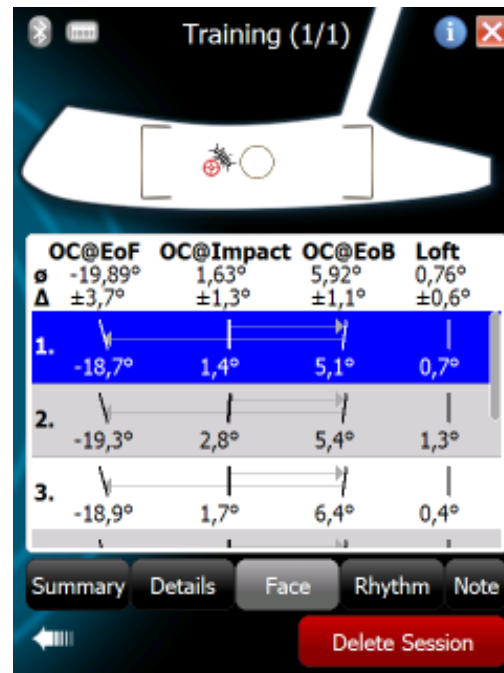

How it works? 6/6

Connects via Bluetooth

What information do I get?

Why is it important to me?

Scoring

- Impact consistency
 - Rhythm consistency
 - Open/Close consistency
- ➔ Keys to Best Putting

Weighted Score: 74% (My Best: 74% / Tour: 88%)

Impact Score: 78% (My Best: 71% / Tour: 87%)

Rhythm Score: 68% (My Best: 63% / Tour: 85%)

Open/Close Score: 77% (My Best: 87% / Tour: 91%)

The real putting revolution? Yes!

- train in real conditions
- on the practice green as well as on the golf course
- immediate feedback in real time
- mobility – anytime, anywhere

Mobility - Why it is important?

More detailed information:

... and improvement graphs

... and an easy fitting software

FittingSelect

Putter Name:*
Super 7

Length (inches): 33 Lie (degrees): 71

Loft (degrees): 1.5 Weight (grammes): 460

Notes:
brand new

* required input

Straight / 10 ft

Select Putters (5 max)

Putter-1 (32"/69°)
1 session recorded

Putter-2 (34"/70°)
1 session recorded

Putter-3 (34"/73°)
1 session recorded

Players Results